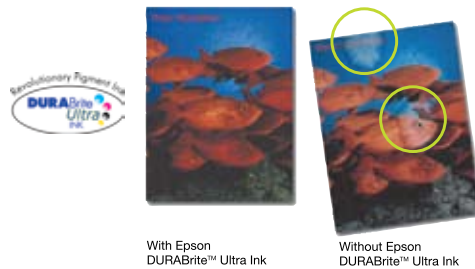

Longer-lasting prints with Epson DURABrite™ Ultra Ink

With Epson DURABrite™ Ultra Ink, you will get smudge-proofed, fade and water-resistant prints that are sharp, vibrant and will last for years to come.

Superior print & copy speed for tight schedules

The Epson Stylus® TX110 provides speedy printing at up to 30 pages per minute and a copy speed of only 3 seconds per page. Now, printing and copying has never been that easy and efficient.

High resolution for best print quality

Produce amazing photo prints with a professional touch. With an impressive resolution of 5760 dpi, the Epson Stylus® TX110 is a must-have for all your creative photo projects.

Easy one-touch copying

One touch of a button and it's done! The one-touch photocopying function on the Epson Stylus® TX110 offers you hassle-free copying, when you need it, where you need it.